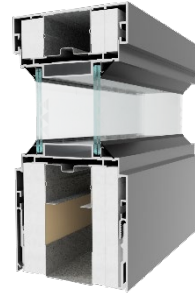

Komfire 100 is Komfort's framed solid and glazed partitioning system, constructed with single or double layered plasterboards and steel internal structure, using 6.4-6.8mm glass in single and double glazed configurations with a minimal aluminium trackwork with angular or square edges. The system is fully demountable and relocatable.

Overview

Maximum Screen Height	3000mm*
Maximum Module Width	1200mm
Maximum Doorset Height	3000mm*
Trackwork Dimensions	121x35mm
Deflection Head	None
Acoustic Performance	Up to 52dB (R_w)*
Structural Performance	Up to Severe
Fire Performance	None

* Depending on configuration & specification

Glazed

Door Frame

Optional Extras & Finishes

✓ Blinds*	✓ Manifestations	✓ Graphics
✓ Komfort Doors (Sonik*, Glass, Timber)	✓ Switch Glass	✗ Curved Glass
✓ Polyester Powder Coat Finish	✗ Satin Anodised Finish	✓ Special Anodised Finish

* Depending on configuration & specification

Performance Summary

Solid/Glazed Configuration	Acoustics dB Rating	Max. Height Duty Ratings to BS 5234-2:1992			
		Light	Medium	Heavy	Severe
Solid with Single Layered 12.5mm Wallboard	45dB (R_w)	3000mm	2700mm	-	-
Solid with Single Layered 12.5mm SoundBloc	50dB (R_w)	3000mm	2700mm	-	-
Solid with Double Layered 12.5mm Wallboard	50dB (R_w)	3000mm	3000mm	3000mm	2700mm
Solid with Double Layered 12.5mm SoundBloc	52dB (R_w)	3000mm	3000mm	3000mm	2700mm
Single Glazed with 6.4mm Laminated	35dB (R_w)	3000mm	2700mm	-	-
Single Glazed with 6.8mm Acoustic Laminated	36dB (R_w)	3000mm	2700mm	-	-
Double Glazed with 6.4mm & 6.4mm Laminated	42dB (R_w)	3000mm	2700mm	-	-
Double Glazed with 6.4mm & 6.8mm Acoustic Lam.	42dB (R_w)	3000mm	2700mm	-	-

For further information please refer to the Komfire **100** Design Guide or contact our Specification Team.